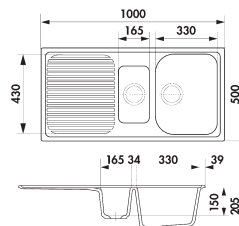

Ref. WPU90
Optional Pop-up Waste
Chrome: £19

Ref. EV501

Carmen single bowl and drainer

Granite £275
Metallic £275

Overall 860/500
Bowl Depth 205mm
Cut-out 840/480mm
Cabinet Size 450mm

Ref. EV511

Carmen 1.5 bowl and drainer

Granite £295
Metallic £295

Overall 1000/500
Bowl Depth 205mm
Cut-out 980/480mm
Cabinet Size 600mm

Ref. EV502

Carmen double bowl and drainer

Granite £320
Metallic £320

Overall 1160/500
Bowl Depth 205mm
Cut-out 1140/480mm
Cabinet Size 800mm