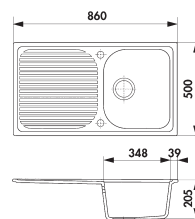

Ref. WPU90
Optional Pop-up Waste
Chrome: £19

Ref. EV501

Carmen single bowl and drainer

Granite £275
Metallic £275

Overall 860/500
Bowl Depth 205mm
Cut-out 840/480mm
Cabinet Size 450mm

Ref. EV511

Carmen 1.5 bowl and drainer

Granite £295
Metallic £295

Overall 1000/500
Bowl Depth 205mm
Cut-out 980/480mm
Cabinet Size 600mm

Ref. EV502

Carmen double bowl and drainer

Granite £320
Metallic £320

Overall 1160/500
Bowl Depth 205mm
Cut-out 1140/480mm
Cabinet Size 800mm