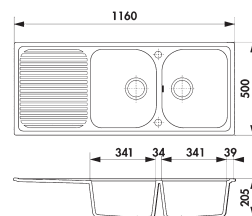

Ref. WPU90
Optional Pop-up Waste
Chrome: £19

Ref. EV501

Carmen single bowl and drainer

Granite £275
Metallic £275

Overall 860/500
Bowl Depth 205mm
Cut-out 840/480mm
Cabinet Size 450mm

Ref. EV511

Carmen 1.5 bowl and drainer

Granite £295
Metallic £295

Overall 1000/500
Bowl Depth 205mm
Cut-out 980/480mm
Cabinet Size 600mm

Ref. EV502

Carmen double bowl and drainer

Granite £320
Metallic £320

Overall 1160/500
Bowl Depth 205mm
Cut-out 1140/480mm
Cabinet Size 800mm