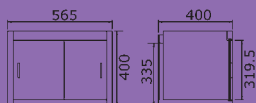

Ref. 6880236

Linha
Wall Hung
550 Cabinet
Beech £445