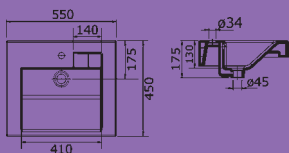

Linha ^{Wall Hung}

The Linha Wall Hung furniture is available in two sizes with matching basins and mirrors. The pragmatic design is both modern and elegant with it's sliding glass doors adding a cool Scandinavian feel.

Ref. 108870

Linha 550 Basin
White £162