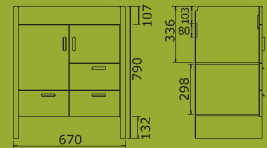

**Ref. 108870**  
Linha 550 Basin  
White £162

**Ref. 6870136**  
Linha 550 Cabinet  
Beech £515

**Ref. 6887036**  
Linha 550 Mirror  
with Light  
£538

**Ref. 108890**  
Linha 700 Basin  
White £208

**Ref. 6890136**  
Linha 700 Cabinet  
Beech £601