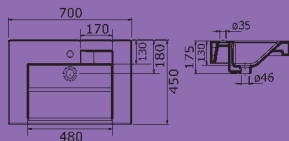

Ref. 108890

Linha 700 Basin
White £208