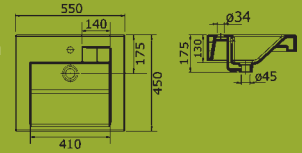

Linha

The Linha is functional, modern and elegant with no wasted storage opportunities. Whichever size you choose the Linha is ideal for storing all your bathroom paraphernalia. Available with dimensionally matched mirror and shelf in three different sizes.

Ref. 108870
Linha 550 Basin
White £162

Ref. 6870136
Linha 550 Cabinet
Beech £515