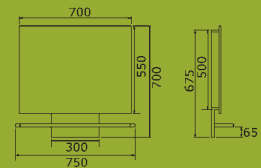

Ref. 6897036
Linha 700 Mirror
with Light
£625