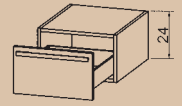

Cabinets

Ref. BMLS5001

Basin Unit
720x510x240mm

£486 all finishes

please state finish when ordering
includes drawer accessories

Ref. BMBS5055

Base Unit
720x510x240mm

£384 all finishes

please state finish when ordering
includes drawer accessories

Ref. BMBS5052

Base Unit
360x510x240mm

£332 all finishes

please state when ordering

Ref. BMPM1327 Left Hand Hinge

Wall Unit
360x190x480mm

£280 all finishes

please state when ordering

Ref. BMPM1328 Right Hand Hinge

Wall Unit
360x190x480mm

£280 all finishes

please state when ordering

colours

Wood Veneers

Lacquer Finishes

Wenge

Bleached
Oak

Lilac

Bordeaux

Mirror

Ref. BMSS217T

Mirror with Halogen Light
(operated by pull-switch)

720x480mm

£246