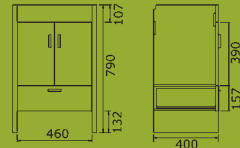

Linha

The Linha is functional, modern and elegant with no wasted storage opportunities. Whichever size you choose the Linha is ideal for storing all your bathroom paraphernalia. Available with dimensionally matched mirror and shelf in three different sizes.