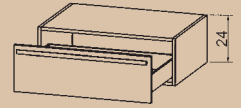

Ref. BMBS5055

Base Unit
720x510x240mm

£384 all finishes

please state finish when ordering
includes drawer accessories

Ref. BMBS5052

Base Unit
360x510x240mm

£332 all finishes

please state when ordering