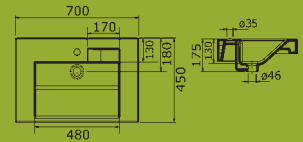

**Ref. 108870**  
Linha 550 Basin  
White £162

**Ref. 6870136**  
Linha 550 Cabinet  
Beech £515

**Ref. 6887036**  
Linha 550 Mirror  
with Light  
£538

**Ref. 108890**  
Linha 700 Basin  
White £208

**Ref. 6890136**  
Linha 700 Cabinet  
Beech £601