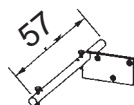

Ref. BWSUP57

Cantilever support
Chrome £69 each