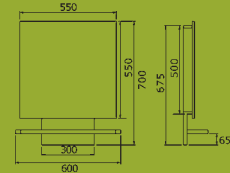

Ref. 6887036
Linha 550 Mirror
with Light
£538