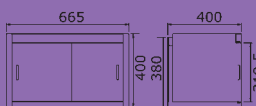

Ref. 6890236

Linha
Wall Hung
700 Cabinet
Beech £539