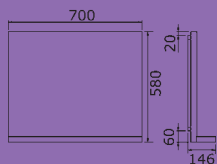

Ref. 6897036

Linha 700 Mirror
without Light
£289