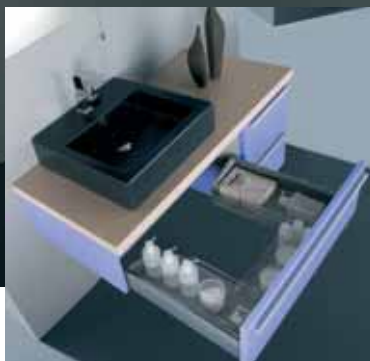

**Ref. 6890236**

**Linha**  
Wall Hung  
700 Cabinet  
Beech £539

**Ref. 6897036**

**Linha 700 Mirror**  
without Light  
£289

**Ref. 6A870236**

**Linha Mirror Light**  
White £124

This range of furniture shown in Lilac includes a variety of cabinet and worktop options - see following pages for alternative finishes and prices.

Lilac finish - one 720mm basin unit, two 360mm base units and a wall cabinet with mirror and light, including a 1085mm oak worktop. Composition price **£1946**. Basin shown is the Squeak in Black see page 20.