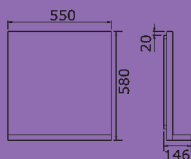

Ref. 6887236

Linha 550 Mirror
without Light
£265