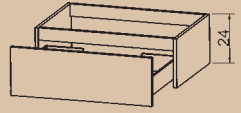

Cabinets

Ref. BMLS5001

Basin Unit
720x510x240mm

£486 all finishes

please state finish when ordering
includes drawer accessories

Ref. BMBS5055

Base Unit
720x510x240mm

£384 all finishes

please state finish when ordering
includes drawer accessories

Ref. BMBS5052

Base Unit
360x510x240mm

£332 all finishes

please state when ordering

Ref. BMPM1327 Left Hand Hinge

Wall Unit
360x190x480mm

£280 all finishes

please state when ordering

Ref. BMPM1328 Right Hand Hinge

Wall Unit
360x190x480mm

£280 all finishes

please state when ordering

colours

Wood Veneers

Lacquer Finishes

Wenge

Bleached
Oak

Lilac

Bordeaux

Mirror

Ref. BMSS217T

Mirror with Halogen Light
(operated by pull-switch)

720x480mm

£246