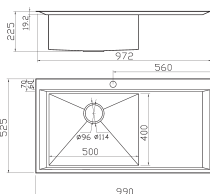

Icecool Single bowl + Tap

Ref. IC1000 Single bowl & Drainer

Tap Option

Pack Price

Saving

Creta Pack
Vitro Pack
Tutti Pack
Siren Pack
Rococco Pack
Juba Pack
Sonatina Pack
Zouk Pack

£511
£555
£568
£569
£572
£597
£607
£624

£50
£60
£60
£60
£60
£60
£60
£60

Bigger picture page 13