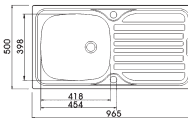

Tap Option	Pack Price	Saving
Creta Pack	£121	£30
Vitro Pack	£165	£40
Tutti Pack	£178	£40
Siren Pack	£179	£40
Rococco Pack	£182	£40
Juba Pack	£207	£40
Sonatina Pack	£217	£40
Zouk Pack	£234	£40

Sapphire 1.5 bowl + Tap