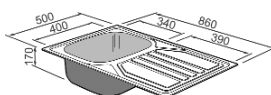

Brushed Steel N/A

Choose from any of these taps to complete your great value Tap Pack

Okio Single bowl + Tap

Ref. 750 7123 Single bowl & Drainer *Bigger picture page 19*

Minimum cabinet size 500mm

Tap Option	Pack Price	Saving
Creta Pack	£132	£30
Vitro Pack	£180	£40
Tutti Pack	£193	£40
Siren Pack	£194	£40
Rococco Pack	£197	£40
Juba Pack	£222	£40
Sonatina Pack	£232	£40
Zouk Pack	£249	£40