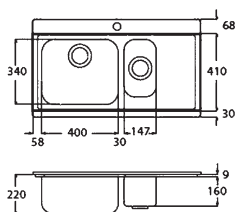

Tap Option

Pack Price

Saving

Creta Pack
Vitro Pack
Tutti Pack
Siren Pack
Rococco Pack
Juba Pack
Sonatina Pack
Zouk Pack

£373
£417
£430
£431
£434
£459
£469
£486

£30
£40
£40
£40
£40
£40
£40
£40

For accessories and bigger picture page 14

Mirage 1.5 bowl + Tap

Ref. MIR150 1.5 bowl & Drainer

Tap Option

Pack Price

Saving

Creta Pack
Vitro Pack
Tutti Pack
Siren Pack
Rococco Pack
Juba Pack
Sonatina Pack
Zouk Pack

£486
£530
£543
£544
£547
£572
£582
£599

£50
£60
£60
£60
£60
£60
£60
£60

Bigger picture page 13