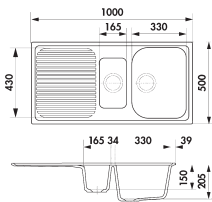

Lithos 1.5 bowl + Tap

Ref. EV511 1.5 bowl & Drainer *Bigger picture page 80*

Tap Option	Pack Price	Saving
Creta Pack	£308	£30
Vitro Pack	£352	£40
Tutti Pack	£365	£40
Siren Pack	£366	£40
Rococco Pack	£369	£40
Juba Pack	£394	£40
Sonatina Pack	£404	£40
Zouk Pack	£421	£40