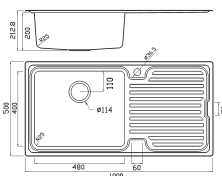

Breeze 1.5 bowl + Tap

Ref. BR2000 1.5 bowl & Drainer *Bigger picture page 12*

Tap Option	Pack Price	Saving
Creta Pack	£231	£30
Vitro Pack	£275	£40
Tutti Pack	£288	£40
Siren Pack	£289	£40
Rococco Pack	£292	£40
Juba Pack	£317	£40
Sonatina Pack	£327	£40
Zouk Pack	£344	£40