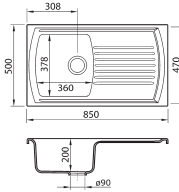

Brushed Steel N/A

Sonnet Single bowl + Tap *Bigger picture page 92* Ref. S01B Single bowl & Drainer

Tap Option	Pack Price	Saving
Creta Pack	£311	£30
Vitro Pack	£355	£40
Tutti Pack	£368	£40
Siren Pack	£369	£40
Rococco Pack	£372	£40
Juba Pack	£397	£40
Sonatina Pack	£407	£40
Zouk Pack	£424	£40