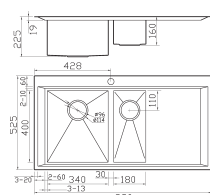

Icecool 1.5 bowl + Tap

Ref. IC2000 1.5 bowl & Drainer

Sink & Tap Packs