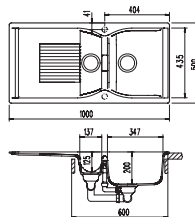

Campus 1.5 bowl + Tap

Ref. CAM D 150 1.5 bowl & Drainer *Bigger picture page 76*

Tap Option	Pack Price	Saving
Creta Pack	£458	£50
Vitro Pack	£502	£60
Tutti Pack	£515	£60
Siren Pack	£515	£60
Rococco Pack	£519	£60
Juba Pack	£544	£60
Sonatina Pack	£554	£60
Zouk Pack	£571	£60