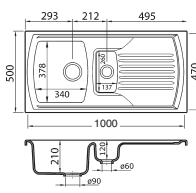

Medici Single bowl + Tap *Bigger picture page 94* Ref. 6771 Single bowl & Drainer

Tap Option	Pack Price	Saving
Creta Pack	£320	£30
Vitro Pack	£364	£40
Tutti Pack	£377	£40
Siren Pack	£378	£40
Rococco Pack	£381	£40
Juba Pack	£406	£40
Sonatina Pack	£416	£40
Zouk Pack	£433	£40