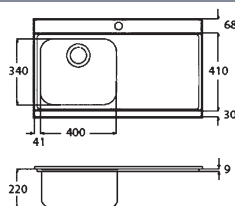

Save £'s by buying both Sink and Tap together

ROCOCCO Chrome *page 200*

JUBA Chrome *page 201*

SONATINA Chrome *page 201*

ZOUK Chrome *page 200*

Mirage Single bowl + Tap

Ref. MIR100 Single bowl & Drainer

Tap Option

Pack Price

Saving

Creta Pack
Vitro Pack
Tutti Pack
Siren Pack
Rococco Pack
Juba Pack
Sonatina Pack
Zouk Pack

£248
£292
£305
£306
£309
£334
£344
£361

£30
£40
£40
£40
£40
£40
£40
£40

For accessories and bigger picture page 14

Tap Option

Pack Price

Saving

Creta Pack
Vitro Pack
Tutti Pack
Siren Pack
Rococco Pack
Juba Pack
Sonatina Pack
Zouk Pack

£373
£417
£430
£431
£434
£459
£469
£486

£30
£40
£40
£40
£40
£40
£40
£40

For accessories and bigger picture page 14

Mirage 1.5 bowl + Tap

Ref. MIR150 1.5 bowl & Drainer

Tap Option

Pack Price

Saving

Creta Pack
Vitro Pack
Tutti Pack
Siren Pack
Rococco Pack
Juba Pack
Sonatina Pack
Zouk Pack

£486
£530
£543
£544
£547
£572
£582
£599

£50
£60
£60
£60
£60
£60
£60
£60

Bigger picture page 13

Icecool Single bowl + Tap

Ref. IC1000 Single bowl & Drainer

Tap Option

Pack Price

Saving

Creta Pack
Vitro Pack
Tutti Pack
Siren Pack
Rococco Pack
Juba Pack
Sonatina Pack
Zouk Pack

£511
£555
£568
£569
£572
£597
£607
£624

£50
£60
£60
£60
£60
£60
£60
£60

Bigger picture page 13

Icecool 1.5 bowl + Tap

Ref. IC2000 1.5 bowl & Drainer

Sink & Tap Packs