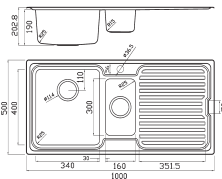

Breeze Single bowl + Tap

Ref. BR1000 Single bowl & Drainer *Bigger picture page 12*

Tap Option	Pack Price	Saving
Creta Pack	£225	£30
Vitro Pack	£269	£40
Tutti Pack	£282	£40
Siren Pack	£283	£40
Rococco Pack	£286	£40
Juba Pack	£311	£40
Sonatina Pack	£321	£40
Zouk Pack	£338	£40