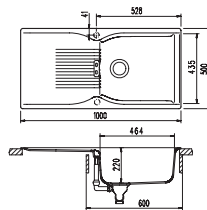

Campus Single bowl + Tap

Ref. CAM D 100L Single bowl & Drainer *Bigger picture page 76*

Tap Option	Pack Price	Saving
Creta Pack	£448	£50
Vitro Pack	£492	£60
Tutti Pack	£505	£60
Siren Pack	£506	£60
Rococco Pack	£509	£60
Juba Pack	£534	£60
Sonatina Pack	£544	£60
Zouk Pack	£561	£60