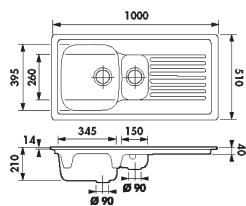

Sink & Tap Packs