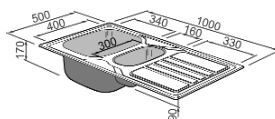

Brushed Steel N/A

Choose from any of these taps to complete your great value Tap Pack

Okio Single bowl + Tap

Ref. 750 7123 Single bowl & Drainer *Bigger picture page 19*

Minimum cabinet size 500mm

Tap Option	Pack Price	Saving
Creta Pack	£132	£30
Vitro Pack	£180	£40
Tutti Pack	£193	£40
Siren Pack	£194	£40
Rococco Pack	£197	£40
Juba Pack	£222	£40
Sonatina Pack	£232	£40
Zouk Pack	£249	£40

Okio 1.5 bowl + Tap

Ref. 751 0423 1.5 bowl & Drainer *Bigger picture page 19*

Minimum cabinet size 600mm

Tap Option	Pack Price	Saving
Creta Pack	£181	£30
Vitro Pack	£225	£40
Tutti Pack	£238	£40
Siren Pack	£239	£40
Rococco Pack	£242	£40
Juba Pack	£267	£40
Sonatina Pack	£277	£40
Zouk Pack	£294	£40