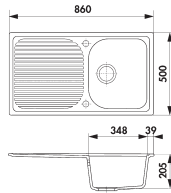

Brushed Steel N/A

Choose from any of these taps to complete your great value Tap Pack

Lithos Single bowl + Tap

Ref. EV501 Single bowl & Drainer *Bigger picture page 80*

Tap Option	Pack Price	Saving
Creta Pack	£276	£30
Vitro Pack	£320	£40
Tutti Pack	£333	£40
Siren Pack	£334	£40
Rococco Pack	£337	£40
Juba Pack	£367	£40
Sonatina Pack	£372	£40
Zouk Pack	£389	£40