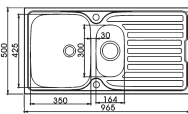

Sapphire 1.5 bowl + Tap

Ref. SA150 1.5 bowl & Drainer *Bigger picture page 20*

Tap Option	Pack Price	Saving
Creta Pack	£131	£30
Vitro Pack	£175	£40
Tutti Pack	£188	£40
Siren Pack	£189	£40
Rococco Pack	£192	£40
Juba Pack	£217	£40
Sonatina Pack	£227	£40
Zouk Pack	£244	£40