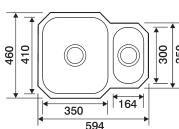

Symphony 1.5 bowl + Tap

Ref. SP20 1.5 bowl *Bigger picture page 53*

Cabinet Size 600mm
Depth 185mm

Tap Option	Pack Price	Saving
Creta Pack	£253	£30
Vitro Pack	£307	£40
Tutti Pack	£320	£40
Siren Pack	£321	£40
Rococco Pack	£324	£40
Juba Pack	£349	£40
Sonatina Pack	£359	£40
Zouk Pack	£376	£40