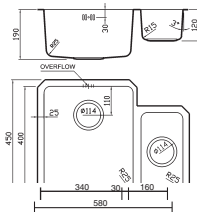

Salsa 1.5 bowl + Tap

Ref. SA53L 1.5 bowl *Bigger picture page 48*

Tap Option	Pack Price	Saving
Creta Pack	£283	£30
Vitro Pack	£327	£40
Tutti Pack	£340	£40
Siren Pack	£341	£40
Rococco Pack	£344	£40
Juba Pack	£369	£40
Sonatina Pack	£379	£40
Zouk Pack	£396	£40