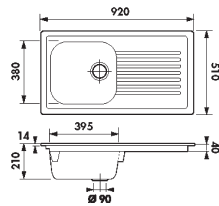

Medici 1.5 bowl + Tap *Bigger picture page 94* Ref. 6753 1.5 bowl & Drainer

Tap Option	Pack Price	Saving
Creta Pack	£327	£30
Vitro Pack	£371	£40
Tutti Pack	£384	£40
Siren Pack	£385	£40
Rococco Pack	£388	£40
Juba Pack	£413	£40
Sonatina Pack	£423	£40
Zouk Pack	£440	£40