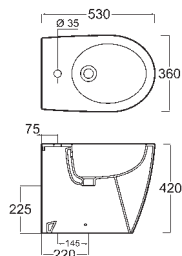

Ref. LZWCSH

Lazer 'soft close'
WC seat
White £149

Ref. LZWCB

Lazer 1 hole bidet
White £318