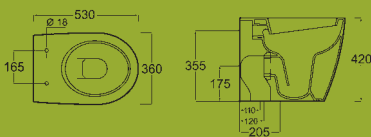

These pages illustrate the **Lazer Wall Hung and Back to Wall** options.

Both installation types share the same ultra modern profile.

Soft-Close seats

For that added feeling of opulence we have offered the choice of the latest 'soft-close' toilet seats - both wrap-over lid and seat close with a hushed silky slow motion.

Back to Wall

The Back to Wall range exudes cool sophistication with its no fuss crisp lines.

See page 148 for our concealed cistern and a choice of flush plates.

Ref. LZWCP2
Lazer back to wall pan
White £318