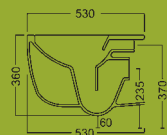

Ref. LZWCB
Lazer back to wall bidet
White £318

Ref. LZWCS
Lazer WC seat
White £89

Ref. LZWCSH
Lazer 'soft close'
WC seat
White £149

Ref. LZWCS

Lazer wall
hung pan
White £340
Black £442

Ref. LZWCB

Lazer wall
hung bidet
White £340
Black £442