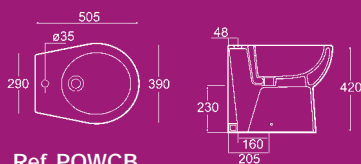

Ref. POWCS

Poing seat
White £89

Ref. POWCSH

Poing 'soft close' seat
White £149

Ref. WCPOB

Poing bidet
White £242

Back to Wall

This economically priced back-to-wall range is our most compact of this type with a projection of just 505mm.

See page 148 for our concealed cistern and choice of flush plates.

Ref. POWCP2

Poing back to wall pan
White £242

Ref. POWCS

Poing seat
White £89

Ref. POWCSH

Poing 'soft close' seat
White £149

Ref. POWCB

Poing bidet
White £242

See page 148 for our suspension frame systems.

WC Suites

Poing Wall Hung

The **Poing** Wall Hung series is our most economic of this style and offers modern European styling at an affordable price.