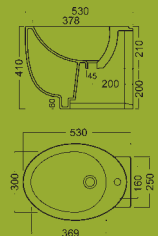

See page 148 for our concealed cistern.

Ref. FLWCP2

Fly back to wall pan
White £318

Ref. FLWCS

Fly seat
White £89

Ref. FLWCSH

Fly 'soft close' seat
White £149

Ref. FLWCB