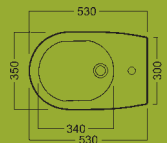

Ref. LZWCB
Lazer back to wall bidet
White £318

Ref. LZWCS
Lazer WC seat
White £89

Ref. LZWCSH
Lazer 'soft close'
WC seat
White £149

Ref. LZWCS

Lazer wall
hung pan
White £340
Black £442

Ref. LZWCB

Lazer wall
hung bidet
White £340
Black £442