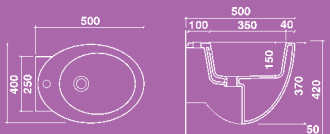

See page 148 for our concealed cistern.

Ref. FLWCP2

Fly back to wall pan
White £318

Ref. FLWCS

Fly seat
White £89

Ref. FLWCSH

Fly 'soft close' seat
White £149

Ref. FLWCB

Fly back to wall
bidet
White £318

Wall Hung

The Fly will add a continental theme to your home that not only makes your room appear larger but ensures easy floor cleaning.

See page 148 for our suspension frame systems.

Ref. FLWCP3

Fly wall hung pan
White £340

Ref. FLWCS

Fly seat
White £89

Ref. FLWCSH

Fly 'soft close' seat
White £149

Ref. FLWCB3

Fly wall hung bidet
White £340