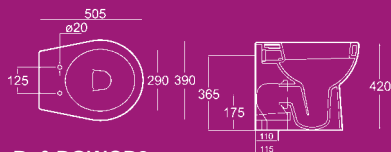

Back to Wall

This economically priced back-to-wall range is our most compact of this type with a projection of just 505mm.

See page 148 for our concealed cistern and choice of flush plates.

Ref. POWCP2

Poing back to wall pan
White £242

Ref. POWCS

Poing seat
White £89

Ref. POWCSH

Poing 'soft close' seat
White £149