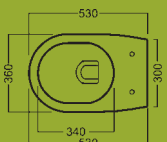

Ref. LZWCB
Lazer back to wall bidet
White £318

Ref. LZWCS
Lazer WC seat
White £89

Ref. LZWCSH
Lazer 'soft close'
WC seat
White £149

Ref. LZWCS

Lazer wall
hung pan
White £340
Black £442

Ref. LZWCB

Lazer wall
hung bidet
White £340
Black £442