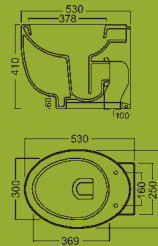

Soft-Close seats

For that added feeling of opulence we have offered the choice of the latest 'soft-close' toilet seats - both wrap-over lid and seat close with a hushed silky slow motion.

Back to Wall

By using a concealed cistern the Fly back to wall range provides a modern uncluttered mood in the bathroom.

See page 148 for our concealed cistern.

Ref. FLWCP2

Fly back to wall pan
White £318

Ref. FLWCS

Fly seat
White £89

Ref. FLWCSH

Fly 'soft close' seat
White £149

Ref. FLWCB