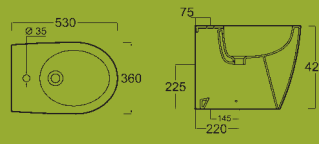

These pages illustrate the **Lazer Wall Hung and Back to Wall** options.

Both installation types share the same ultra modern profile.

Soft-Close seats

For that added feeling of opulence we have offered the choice of the latest 'soft-close' toilet seats - both wrap-over lid and seat close with a hushed silky slow motion.

Back to Wall

The Back to Wall range exudes cool sophistication with its no fuss crisp lines.

See page 148 for our concealed cistern and a choice of flush plates.

Ref. LZWCP2
Lazer back to wall pan
White £318