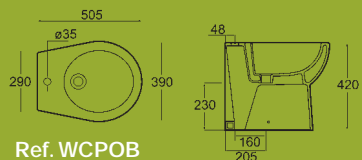

Please note only suitable for horizontal outlet - not 's' bends into the floor.

Ref. POWCP1

Poing close couple pan
White £245

Ref. POWCC

Poing close couple cistern with dual 3/6 litre flush fittings
White £199

Ref. POWCS

Poing seat
White £89

Ref. POWCSH

Poing 'soft close' seat
White £149

Ref. WCPOB

Poing bidet
White £242

Back to Wall

This economically priced back-to-wall range is our most compact of this type with a projection of just 505mm.