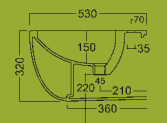

Ref. LZWCB
Lazer back to wall bidet
White £318

Ref. LZWCS
Lazer WC seat
White £89

Ref. LZWCSH
Lazer 'soft close'
WC seat
White £149

Ref. LZWCS

Lazer wall
hung pan
White £340
Black £442

Ref. LZWCB

Lazer wall
hung bidet
White £340
Black £442