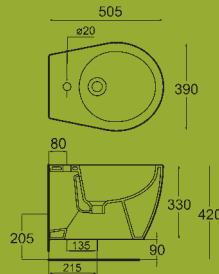

Ref. POWCSH

Poing 'soft close' seat

White £149

Ref. POWCB3

Poing wall hung bidet

White £248

Black £323