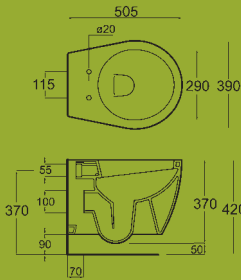

Ref. POWCSH

Poing 'soft close' seat

White £149

Ref. POWCB3

Poing wall hung bidet

White £248

Black £323