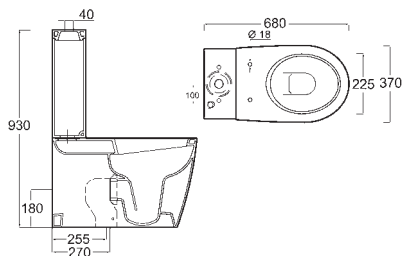

The cisterns are fitted with the latest German Gerberit twin flush fittings.

For Back to Wall and Wall Hung versions see pages 12-13.

Ref. LZWCP1

Lazer close couple pan
White £368

Ref. LZWCC

Lazer close couple cistern
(dual 3/6 litre flush)
White £199