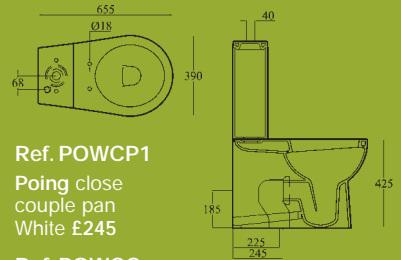

Close Couple

The close couple cistern is fitted with the latest technology Geberit cistern fittings - providing a 3 or 6 litre flush.

Please note only suitable for horizontal outlet - not 's' bends into the floor.

Ref. POWCP1

Poing close couple pan
White £245

Ref. POWCC

Poing close couple cistern with dual 3/6 litre flush fittings
White £199

Ref. POWCS

Poing seat
White £89

Ref. POWCSH

Poing 'soft close' seat
White £149