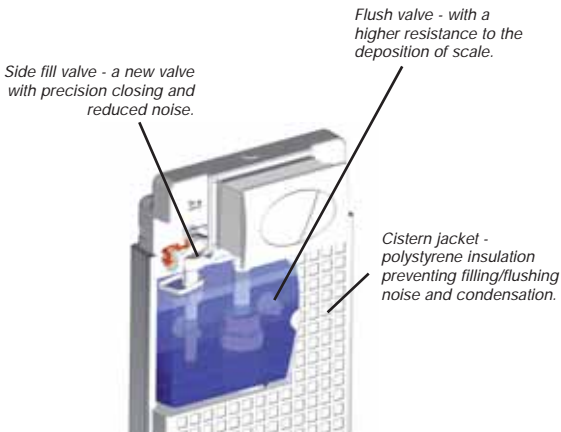

Ref. A111

Concealed Cistern & Brackets **£121**
(excluding flush plate)