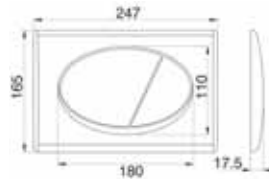

## Flush Plates

These three styles of Flush Plate all have Twin flush buttons to operate the cistern 3/6 litre flush options. Manufactured from high quality scratch resistant ABS available in a high gloss Chrome or a stylish Matt Chrome.