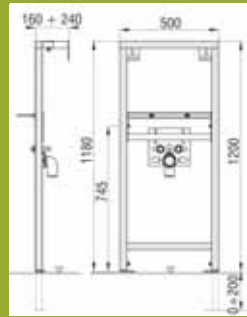

Flush Plates

These three styles of Flush Plate all have Twin flush buttons to operate the cistern 3/6 litre flush options. Manufactured from high quality scratch resistant ABS available in a high gloss Chrome or a stylish Matt Chrome.