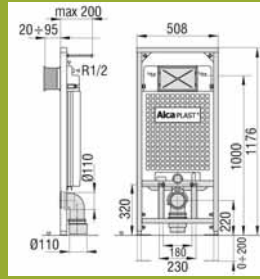

- A quick and easy way to install wall hung sanitaryware of all brands.
- Powder coated frames and zinc dipped for improved rust resistance.
- Height adjustable (0-200mm). Allows for uneven floors with its adjustable feet.
- WC bracket is adjustable for varying width, either 180 or 230mm.
- Weight bearing tested up to 400Kg