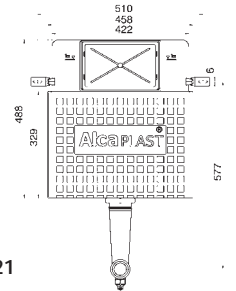

Concealed Cistern

The A111 Concealed Cistern is manufactured in Europe and has a 3 litre and six litre flush. There is also a 'Reserve Tank' facility that offers a 3 litre flush immediately after the main flush. Removable cover plate to provide easy access to internal workings.