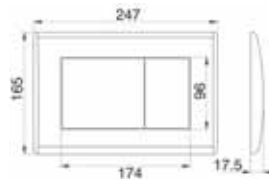

Ref. M270
Flush Plate with Dual Control
Chrome £45
Matt Chrome £51