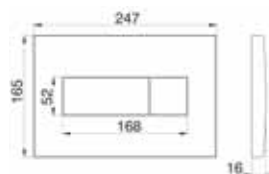

Ref. M370
Flush Plate with Dual Control
Chrome £75
Matt Chrome £87